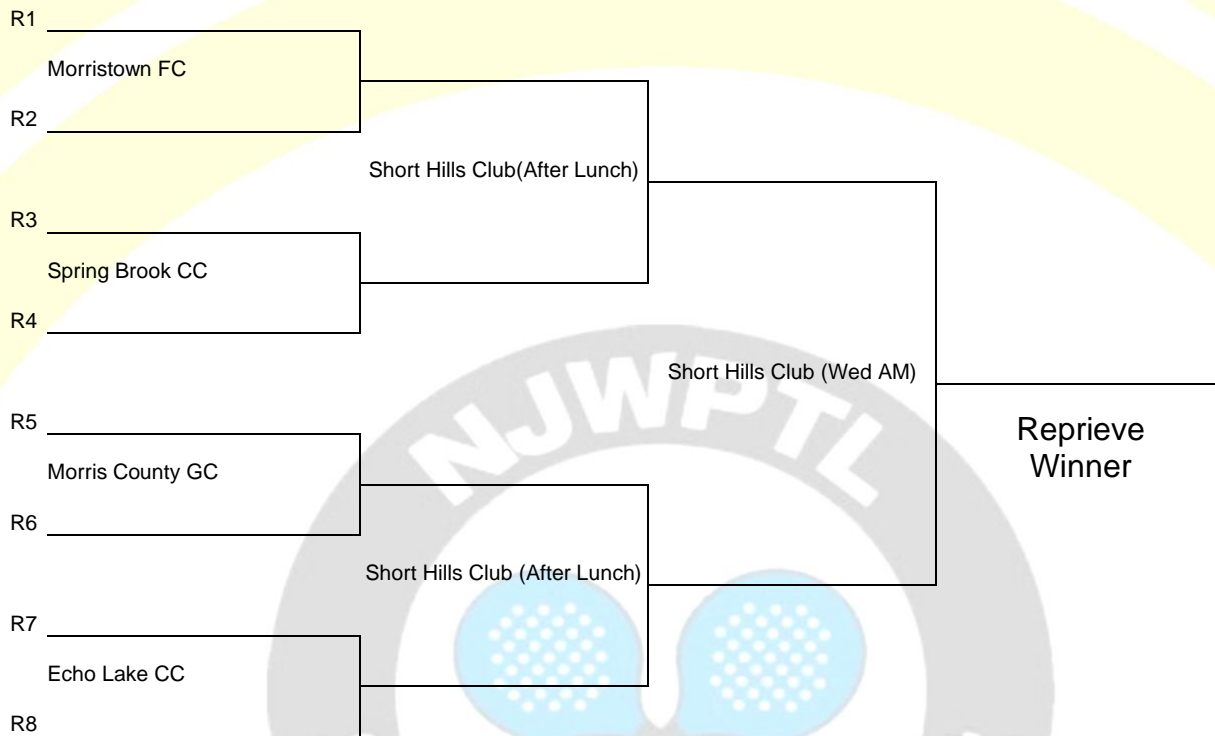

2020 NJ Women's State Tournament "B" Draw  
 Morristown FC, Spring Brook CC, Morris County GC, Echo Lake CC  
 February 25 & 26

**Main Draw**

2020 NJ Women's State Tournament "B" Draw  
 Morristown FC, Spring Brook CC, Morris County GC, Echo Lake CC  
 February 25 & 26

**Consolation**

**Last Chance**

2020

2020 NJ Women's State Tournament "B" Draw  
Morristown FC, Spring Brook CC, Morris County GC, Echo Lake CC  
February 25 & 26

Reprieve

February 25th & 26th  
2020