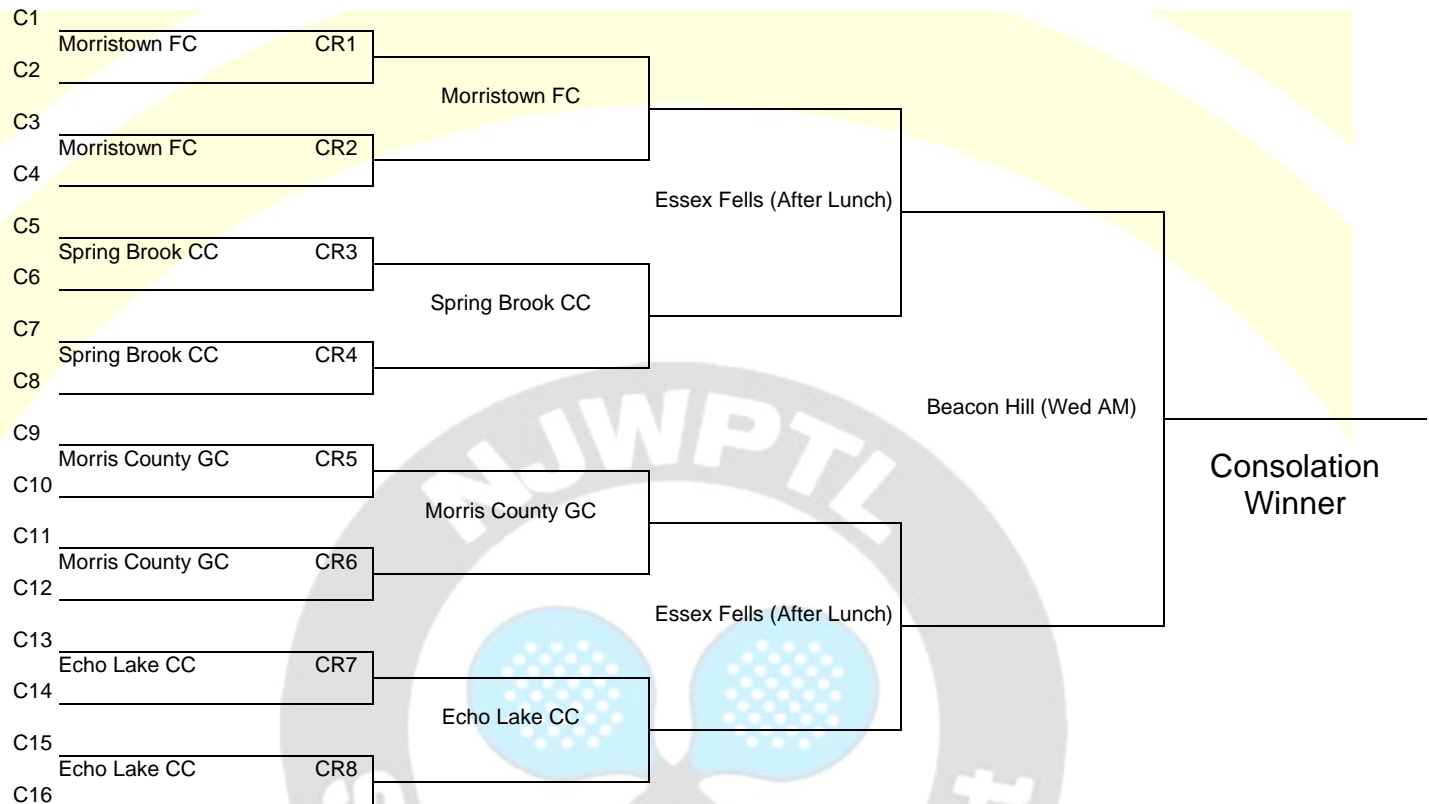

2020 NJ Women's State Tournament "B" Draw  
 Morristown FC, Spring Brook CC, Morris County GC, Echo Lake CC  
 February 25 & 26

**Main Draw**

2020 NJ Women's State Tournament "B" Draw  
 Morristown FC, Spring Brook CC, Morris County GC, Echo Lake CC  
 February 25 & 26

**Consolation**

**Last Chance**

2020

2020 NJ Women's State Tournament "B" Draw  
Morristown FC, Spring Brook CC, Morris County GC, Echo Lake CC  
February 25 & 26

Reprieve

February 25th & 26th  
2020