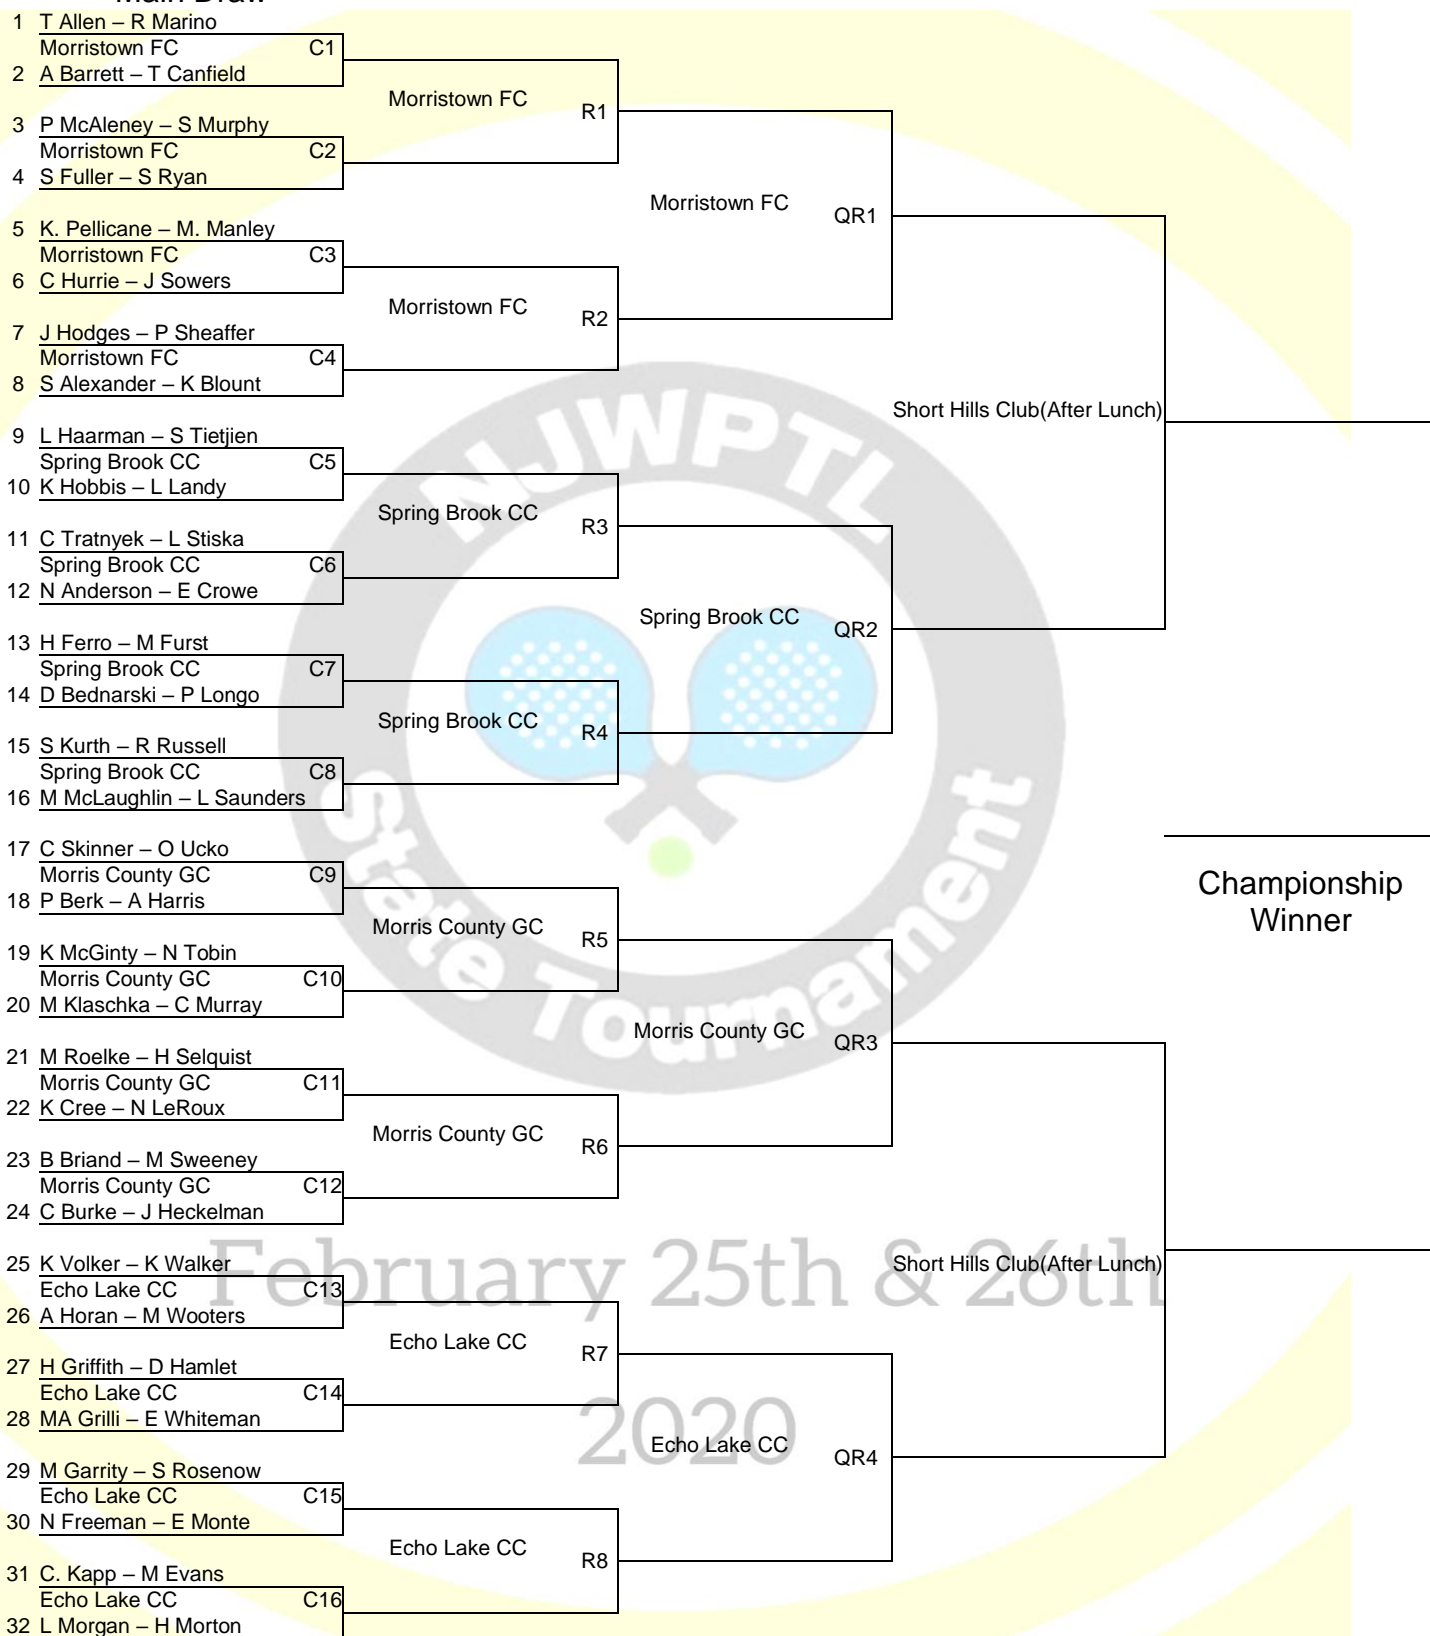

2020 NJ Women's State Tournament "B" Draw  
 Morristown FC, Spring Brook CC, Morris County GC, Echo Lake CC  
 February 25 & 26

**Main Draw**

2020 NJ Women's State Tournament "B" Draw  
 Morristown FC, Spring Brook CC, Morris County GC, Echo Lake CC  
 February 25 & 26

**Consolation**

**Last Chance**

2020

2020 NJ Women's State Tournament "B" Draw  
Morristown FC, Spring Brook CC, Morris County GC, Echo Lake CC  
February 25 & 26

Reprieve

February 25th & 26th  
2020