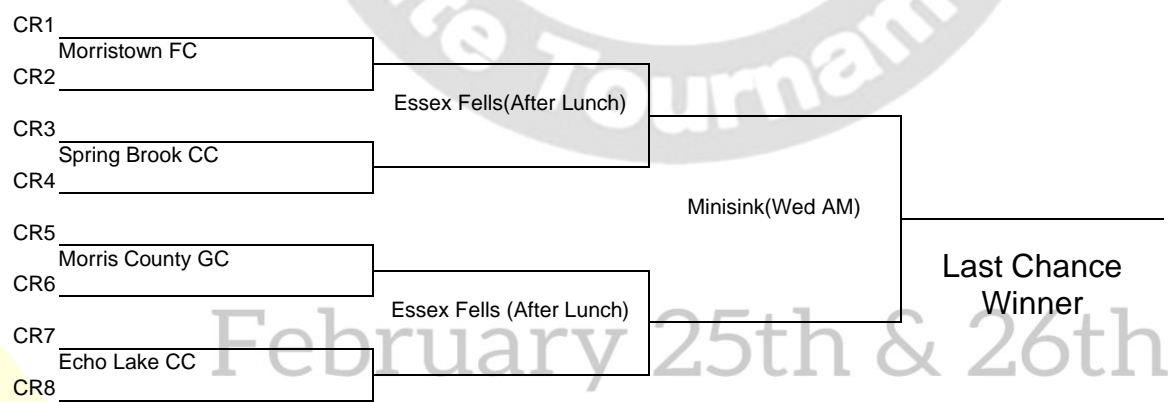

2020 NJ Women's State Tournament "B" Draw  
 Morristown FC, Spring Brook CC, Morris County GC, Echo Lake CC  
 February 25 & 26

**Main Draw**

2020 NJ Women's State Tournament "B" Draw  
 Morristown FC, Spring Brook CC, Morris County GC, Echo Lake CC  
 February 25 & 26

**Consolation**

**Last Chance**

2020

2020 NJ Women's State Tournament "B" Draw  
Morristown FC, Spring Brook CC, Morris County GC, Echo Lake CC  
February 25 & 26

Reprieve

February 25th & 26th  
2020