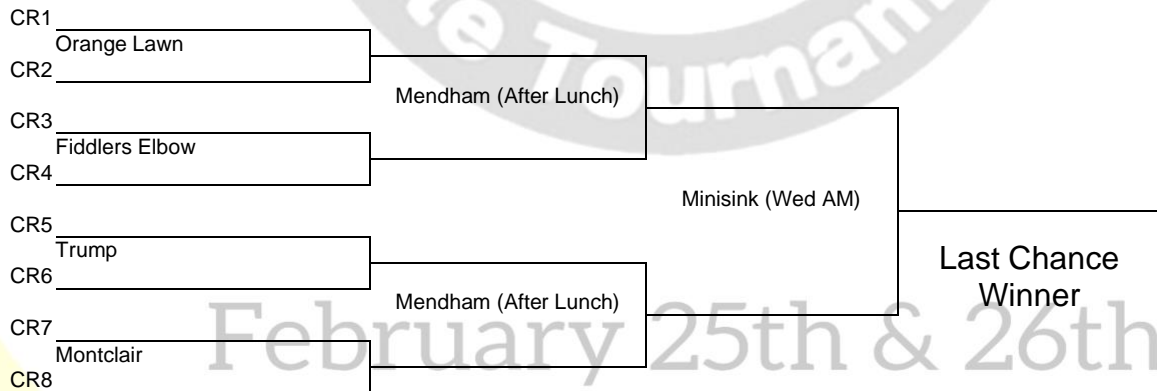

Last Chance

February 25th & 26th

2020