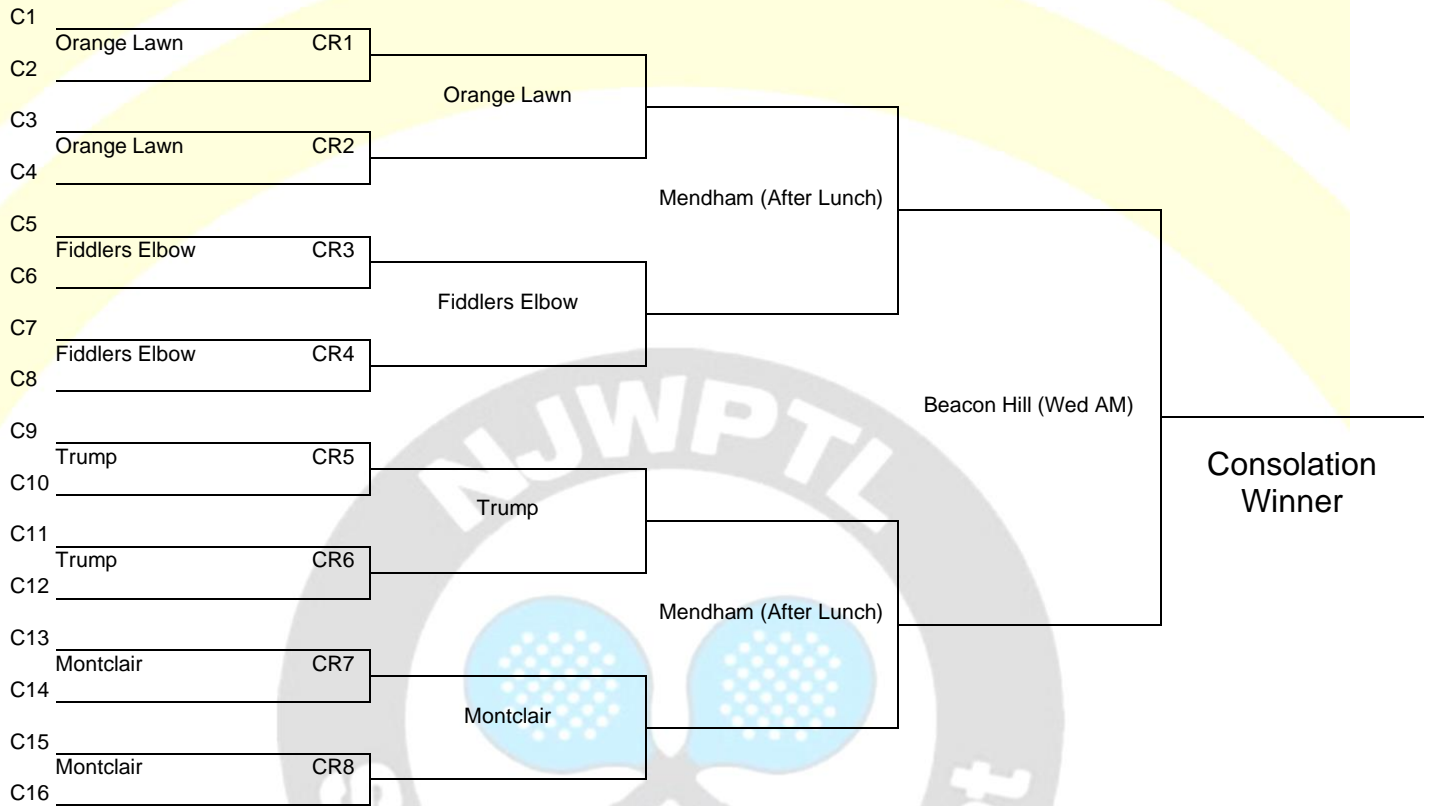

## 2020 NJ Women's State Tournament "C" Draw

Orange Lawn, Fiddler's Elbow, Trump, Montclair GC February 25 & 26

### Main Draw

### Last Chance

February 25th & 26th

2020

2020 NJ Women's State Tournament "C" Draw

Orange Lawn, Fiddler's Elbow, Trump, Montclair GC February 25 & 26

Reprive

February 25th & 26th

2020