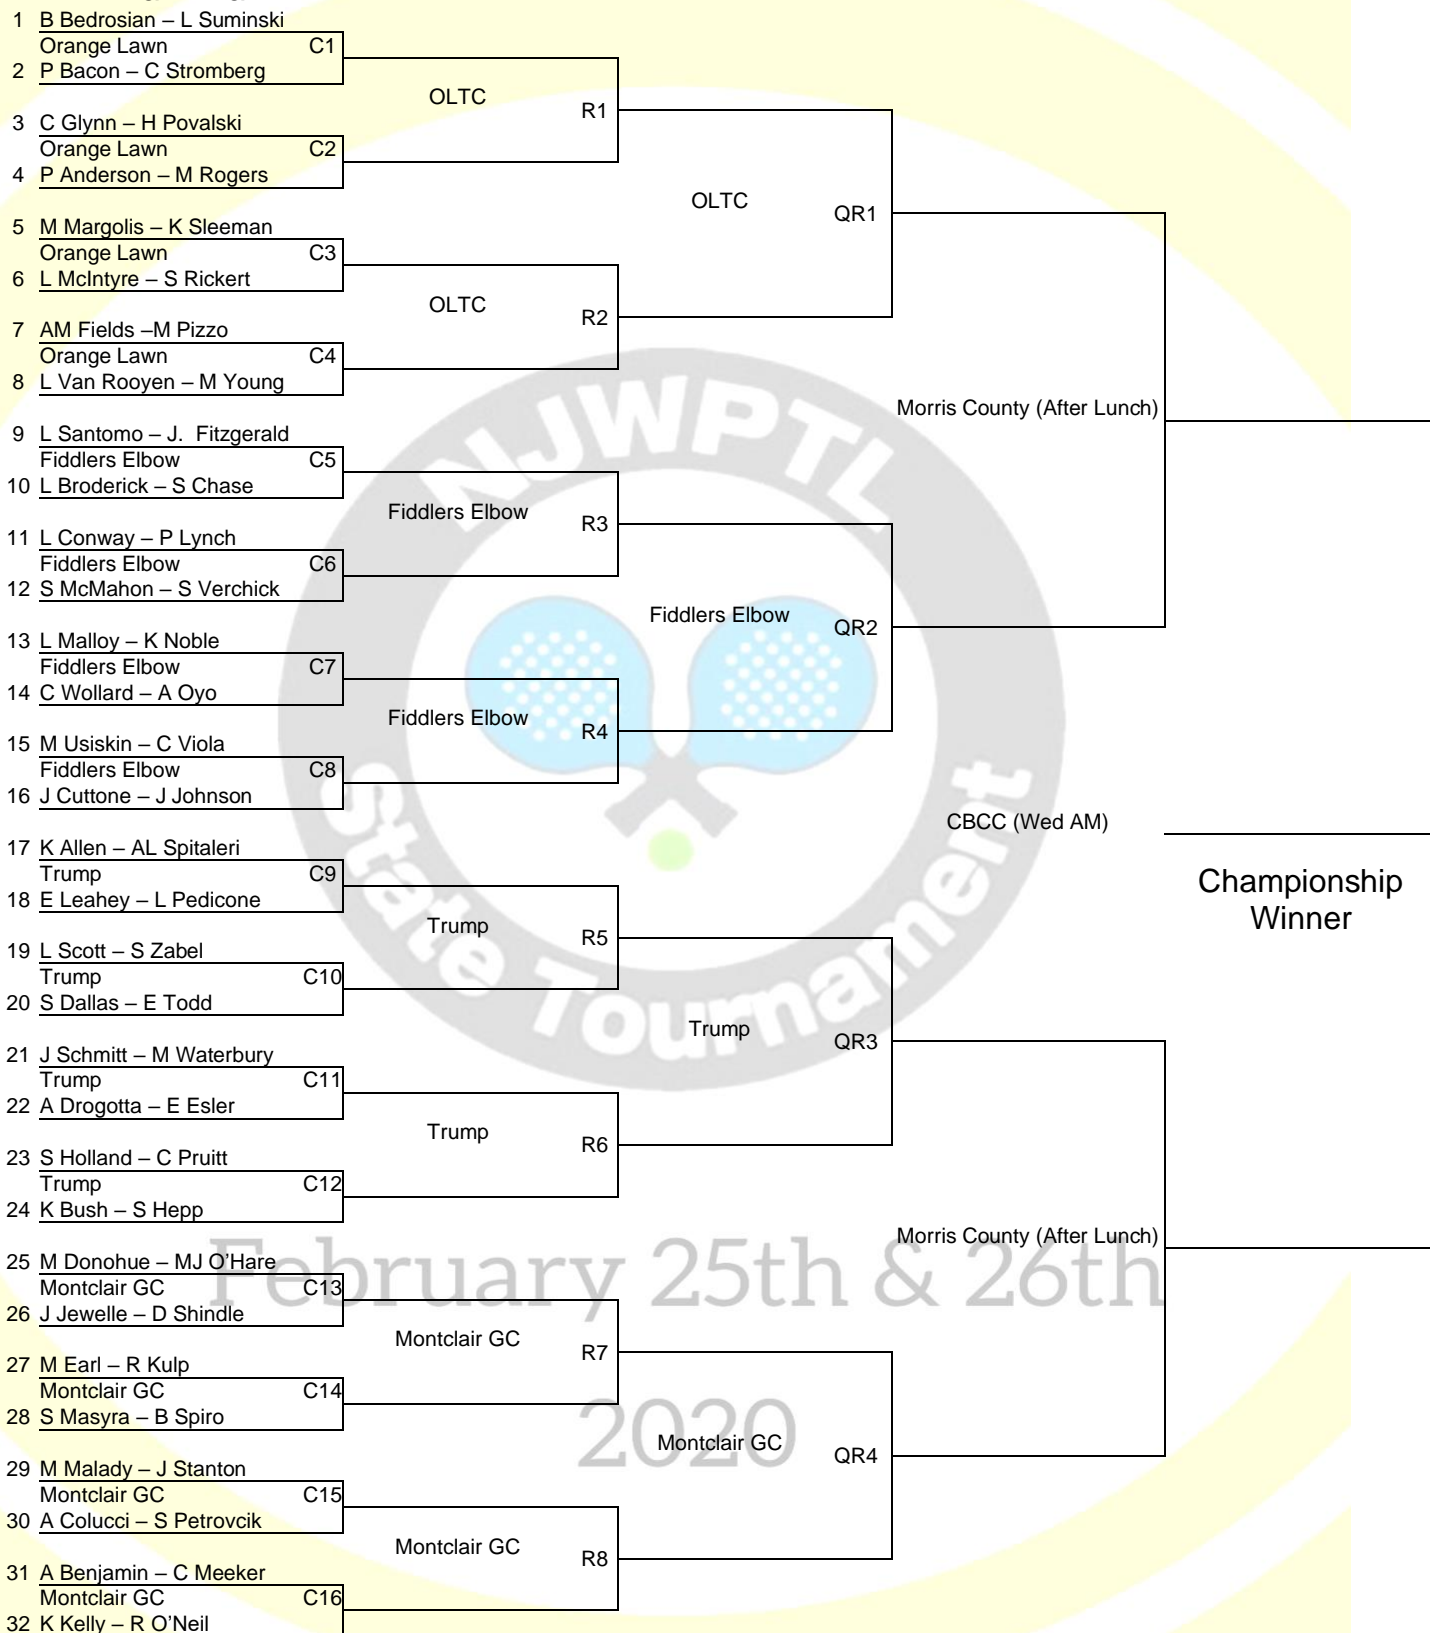

## 2020 NJ Women's State Tournament "C" Draw

Orange Lawn, Fiddler's Elbow, Trump, Montclair GC February 25 & 26

### Main Draw

### Last Chance

February 25th & 26th

2020

2020 NJ Women's State Tournament "C" Draw

Orange Lawn, Fiddler's Elbow, Trump, Montclair GC February 25 & 26

Reprive

February 25th & 26th

2020