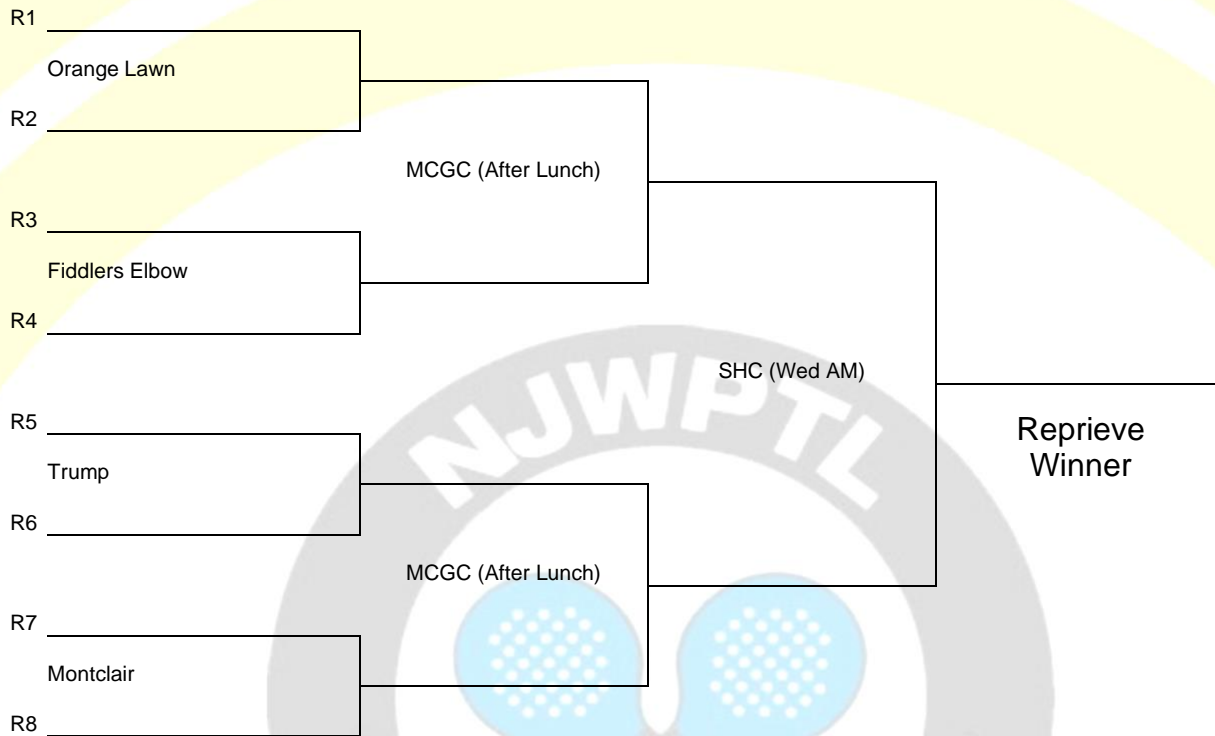

### Main Draw

## 2020 NJ Women's State Tournament "C" Draw

Orange Lawn, Fiddler's Elbow, Trump, Montclair GC February 25 & 26

### Last Chance

February 25th & 26th

2020

2020 NJ Women's State Tournament "C" Draw

Orange Lawn, Fiddler's Elbow, Trump, Montclair GC February 25 & 26

Reprive

February 25th & 26th

2020